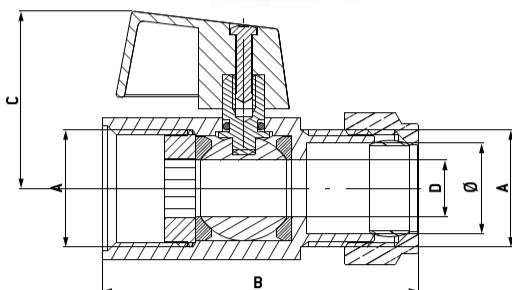

7736...

MINI-BALL DZR

WATER BALL VALVES

- M/M mini-ball - DZR with lever
- Thread: ISO 228
- Temperature range: -10°C to +90°C

DIMENSIONS:

DN	A	Ø	B	C	D	PN
15	1/2"	15	44	28	10	10

PACKAGING:

	1/2"
CODE	77360004
PIECES PER BOX	5
PIECES PER CARTON	100

7737...

MINI-BALL DZR

WATER BALL VALVES

- F mini-ball with compression end - DZR with lever
- Thread: ISO 228
- Temperature range: -10°C to +90°C

DIMENSIONS:

DN	A	Ø	B	C	D	PN
15	1/2"	12	53	29	10	10
15	1/2"	15	53	29	10	10

PACKAGING:

	1/2" - Ø 12	1/2" - Ø 15
CODE	77371204	77371504
PIECES PER BOX	5	5
PIECES PER CARTON	100	100