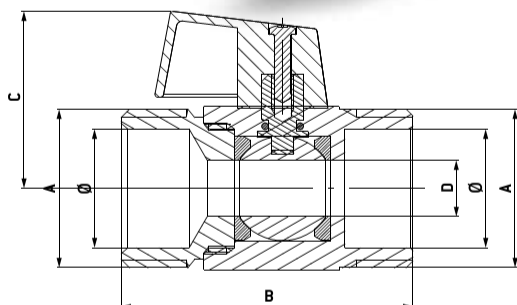

7736...

MINI-BALL DZR

WATER BALL VALVES

- M/M mini-ball - DZR with lever
- Thread: ISO 228
- Temperature range: -10°C to +90°C

DIMENSIONS:

DN	A	Ø	B	C	D	PN
15	1/2"	15	44	28	10	10

PACKAGING:

	1/2"
CODE	77360004
PIECES PER BOX	5
PIECES PER CARTON	100

7737...

MINI-BALL DZR

WATER BALL VALVES

- F mini-ball with compression end - DZR with lever
- Thread: ISO 228
- Temperature range: -10°C to +90°C

DIMENSIONS:

DN	A	Ø	B	C	D	PN
15	1/2"	12	53	29	10	10
15	1/2"	15	53	29	10	10

PACKAGING:

	1/2" - Ø 12	1/2" - Ø 15
CODE	77371204	77371504
PIECES PER BOX	5	5
PIECES PER CARTON	100	100