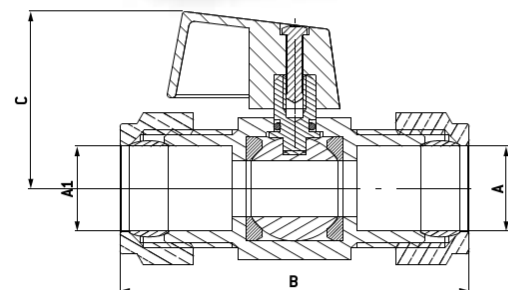

7738...**MINI-BALL DZR**WATER BALL
VALVES

- M mini-ball with compression end - DZR with lever
- Thread: ISO 228
- Temperature range: -10°C to $+90^{\circ}\text{C}$

**DIMENSIONS:**

DN	A	Ø	B	C	D	PN
15	1/2"	15	51	28	10	10

PACKAGING:

	1/2"
CODE	77381504
PIECES PER BOX	5
PIECES PER CARTON	100

7739...**MINI-BALL DZR**WATER BALL
VALVES

- Mini-ball with compression ends - DZR with lever
- Temperature range: -10°C to $+90^{\circ}\text{C}$

**DIMENSIONS:**

A	A1	B	C	PN
10	10	59	28	10
12	10	58	28	10
12	12	58	28	10
15	10	58	28	10
15	12	61	28	10
15	15	61	28	10

PACKAGING:

	10 - Ø 10	12 - Ø 10	12 - Ø 12	15 - Ø 10	15 - Ø 12	15 - Ø 15
CODE	77391010	77391210	77391212	77391510	77391512	77391515
PIECES PER BOX	5	5	5	5	5	5
PIECES PER CARTON	100	100	100	100	100	100