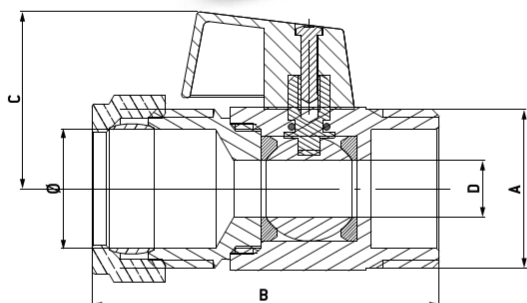

7738...**MINI-BALL DZR**WATER BALL
VALVES

- M mini-ball with compression end - DZR with lever
- Thread: ISO 228
- Temperature range: -10°C to $+90^{\circ}\text{C}$

**DIMENSIONS:**

DN	A	Ø	B	C	D	PN
15	1/2"	15	51	28	10	10

PACKAGING:

	1/2"
CODE	77381504
PIECES PER BOX	5
PIECES PER CARTON	100

7739...**MINI-BALL DZR**WATER BALL
VALVES

- Mini-ball with compression ends - DZR with lever
- Temperature range: -10°C to $+90^{\circ}\text{C}$

**DIMENSIONS:**

A	A1	B	C	PN
10	10	59	28	10
12	10	58	28	10
12	12	58	28	10
15	10	58	28	10
15	12	61	28	10
15	15	61	28	10

PACKAGING:

	10 - Ø 10	12 - Ø 10	12 - Ø 12	15 - Ø 10	15 - Ø 12	15 - Ø 15
CODE	77391010	77391210	77391212	77391510	77391512	77391515
PIECES PER BOX	5	5	5	5	5	5
PIECES PER CARTON	100	100	100	100	100	100