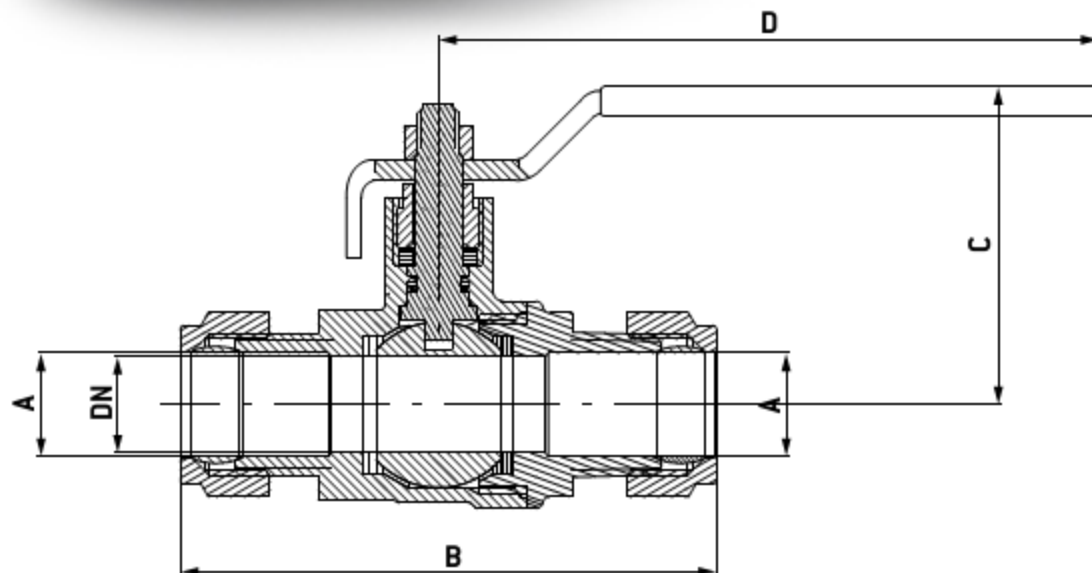

7966...

MISSOURI

WATER BALL VALVES

- DZR water ball valve compression ends
- Temperature range: -10°C to +120°C

DIMENSIONS:

DN	A	B	C	D	PN
10	12	78	40	95	40
15	15	79	42	95	40
15	18	80	42	95	40
20	22	85	47	95	40
25	28	100	58	120	40
32	35	115	66	120	30

PACKAGING:

	12	15	18	22	28	35
CODE	79660112W	79660115W	79660118W	79660122W	79660128W	79660135W
PIECES PER BOX	12	12	12	10	8	-
PIECES PER CARTON	120	120	120	100	40	20